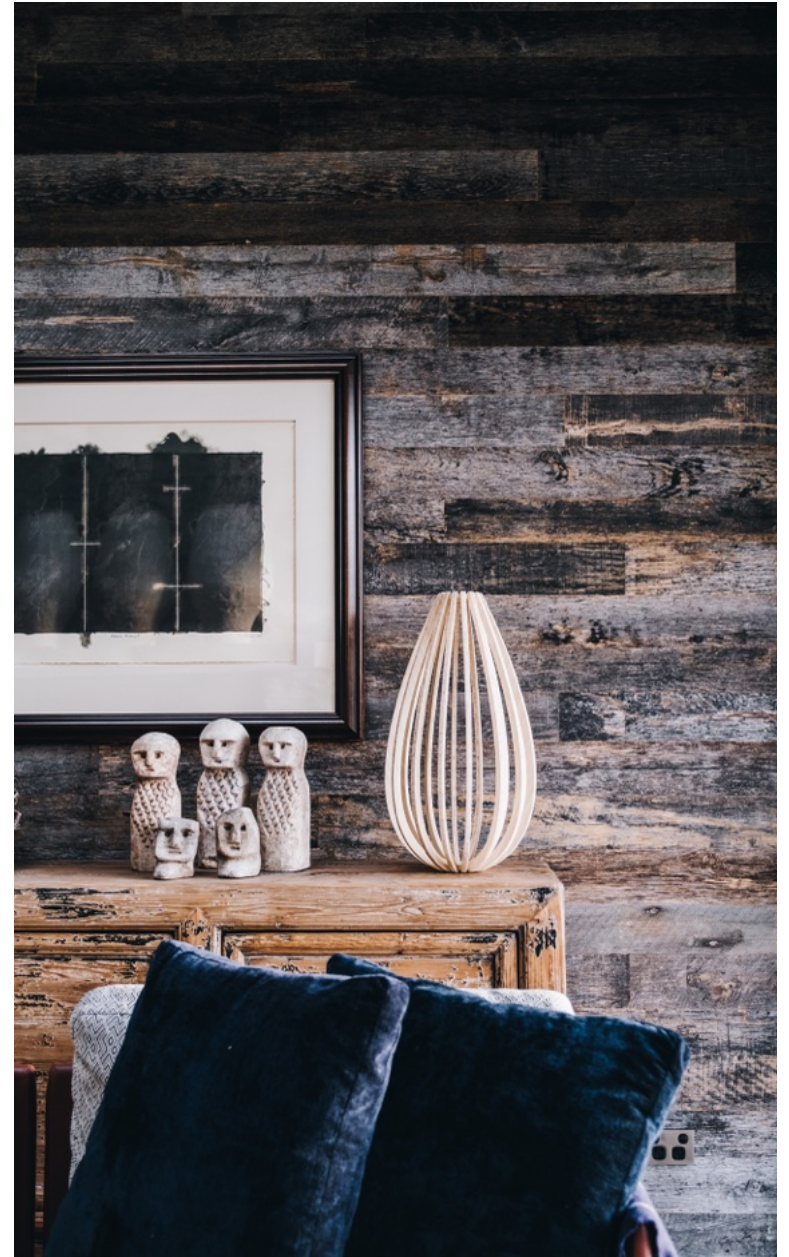

PONGA FLOOR LAMP BLACK EDGE

CONIC FLOOR LAMP NATURAL FINISH

CONIC PENDANT NATURAL FINISH

PONGA TABLE LAMP BLACK EDGE

CONIC FLOOR LAMP BLACK EDGE

LUNA TABLE LAMP NATURAL FINISH

CONIC TABLE LAMP BLACK EDGE

CONIC FLOOR LAMP BLACK EDGE